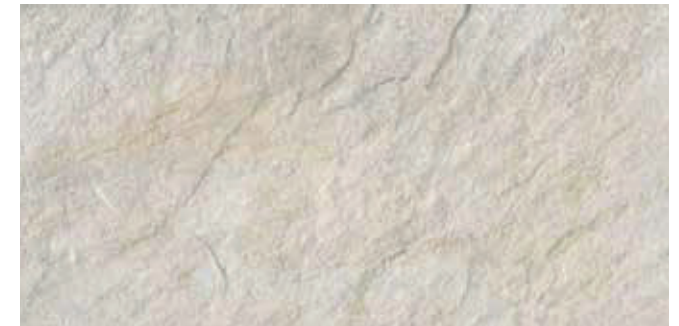

BayKer

OUTBACK

ICE

outdoor porcelain tile

16x39 cm muretto bianco

20.5x41.5 cm ice

Size cm	Thickness mm	Pieces/box	Sq.Mt./box	Kgs/box	Boxes/pallet	Sq.Mt./pallet	Kgs/pallet
16x39	9-15	12	0,75	15,91	60	45	974,6
20.5x41.5	10	11	0,94	17,24	54	50,76	950,96