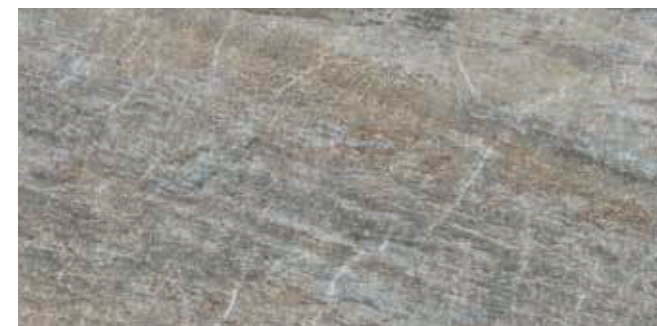

20.5x41.5 cm grey

Size cm	Thickness mm	Pieces/box	Sq.Mt./box	Kgs/box	Boxes/pallet	Sq.Mt./pallet	Kgs/pallet
16x39	9-15	12	0.75	15.78	60	45	966.8
20.5x41.5	10	11	0.94	17.32	54	50.76	955.28

outback ice 20.5x41.5 cm, muretto grigio 16x39 cm