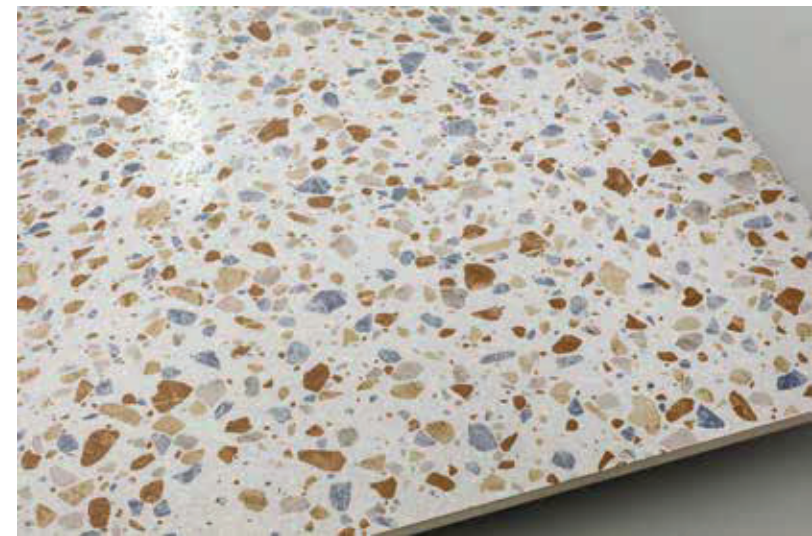

Bayker

SPOT

T

SAGE

porcelain tiles - lapped - rectified

60x60 cm spot sage

spot sage

BLACK

porcelain tiles - lapped - rectified

60x60 cm spot black

spot black

SKY

porcelain tiles - lapped - rectified

60x60 cm spot sky

BayKer

Via Pedemontana 13 I-41042 Fiorano Modenese (MO)
Tel. +39 0536 1846400 - Fax +39 0536 1846404
www.bayker.it - info@bayker.it